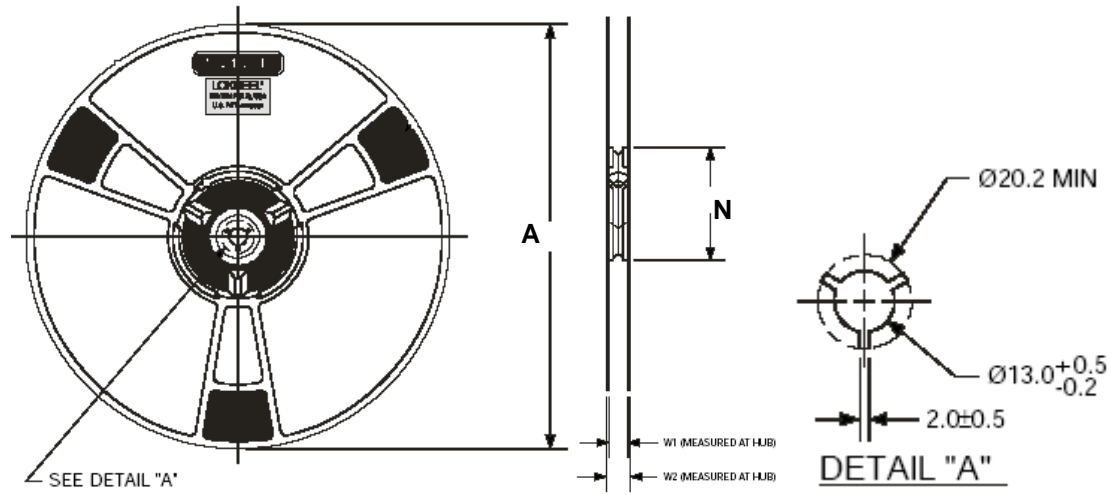

REEL SPECIFICATIONS

Reel Quantity	Reel Type	Dim. 'A'	Dim. 'N'	Dim. 'W1'	Dim. 'W2' (MAX)
2500	Std. 13" Reel	ϕ 330 REF	ϕ 102 REF	13.0 ± 0.5	18.2
250	Mini 7" Reel	ϕ 180 REF	ϕ 80 REF	12.4 ± 0.5	16.5

Note: All dimensions measured in mm

WAFFLE PACK SHIPMENT INFORMATION

WAFFLE PACK SPECIFICATIONS

POCKET LOCATIONS

- M = 5.54mm ±0.13mm
- M1 = 5.16mm ±0.13mm
- M2 = 4.04mm ±0.13mm
- M3 = 4.95mm ±0.13mm
- Array = 9x11 (99)

POCKET DETAILS

- X = 3.86mm ±0.13mm pocket size
- Y = 2.82mm ±0.13mm pocket size
- Z = 1.09mm ±0.08mm pocket depth
- A = 0° ±1/2° pocket draft angle

No Cross Slots

OVERALL TRAY SIZE

- Size = 50.67mm ±0.25mm
- Height = 3.94mm +0.08mm -0.13mm
- Flatness = 0.30mm