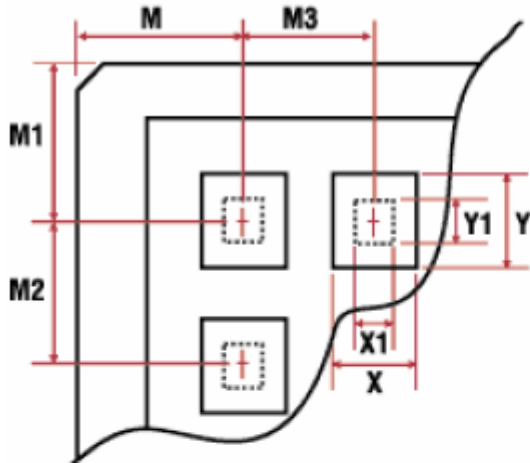

REEL SPECIFICATIONS

Reel Quantity	Reel Type	Dim. 'A'	Dim. 'N'	Dim. 'W1'	Dim. 'W2' (MAX)
2500	Std. 13" Reel	ϕ 330 REF	ϕ 102 REF	13.0 ± 0.5	18.2
250	Mini 7" Reel	ϕ 180 REF	ϕ 80 REF	12.4 ± 0.5	16.5

Note: All dimensions measured in mm

WAFFLE PACK SHIPMENT INFORMATION

WAFFLE PACK SPECIFICATIONS

POCKET LOCATIONS

- M = 5.54mm ±0.13mm
- M1 = 5.16mm ±0.13mm
- M2 = 4.04mm ±0.13mm
- M3 = 4.95mm ±0.13mm
- Array = 9x11 (99)

POCKET DETAILS

- X = 3.86mm ±0.13mm pocket size
- Y = 2.82mm ±0.13mm pocket size
- Z = 1.09mm ±0.08mm pocket depth
- A = 0° ±1/2° pocket draft angle

No Cross Slots

OVERALL TRAY SIZE

- Size = 50.67mm ±0.25mm
- Height = 3.94mm +0.08mm -0.13mm
- Flatness = 0.30mm